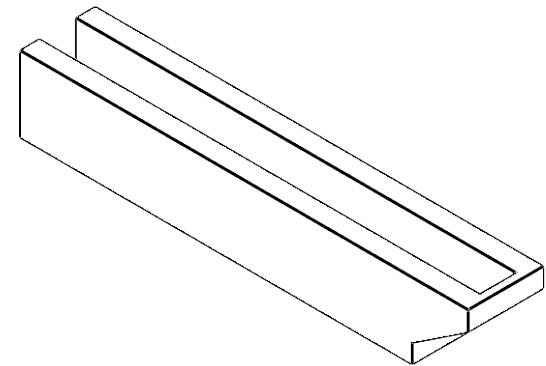

ITEM NUMBER: RFTURO040X04000X24000X004CLE00RCPR

4"W X 4"H X 24"L TIMBERTHANE ROUGH CEDAR CLEMMONS FAUX WOOD OPEN RAFTER TAIL, 4"L END, PRIMED TAN

SIDE PROFILE

FRONT PROFILE

ISOMETRIC

GENERATED DATE : 03/02/2023

EKENA MILLWORK
2300 WEST MAIN ST.
CLARKSVILLE, TX 75426
TOLL FREE: 866-607-0453
WWW.EKENAMILLWORK.COM

NOTES

1. INSTALLATION TO BE COMPLETED IN ACCORDANCE WITH MANUFACTURER'S SPECIFICATIONS.
2. DRAWING MAY NOT BE TO SCALE
3. THIS DRAWING IS INTENDED FOR DESIGN AND PLANNING PURPOSES ONLY.
4. ALL INFORMATION CONTAINED HEREIN WAS CURRENT AT THE TIME OF DEVELOPMENT BUT MUST BE REVIEWED AND APPROVED BY THE PRODUCT MANUFACTURER TO BE CONSIDERED ACCURATE.
5. TIMBERTHANE ARCHITECTURAL PRODUCTS ARE MADE FROM HIGH DENSITY URETHANE AND COME FACTORY PRIMED