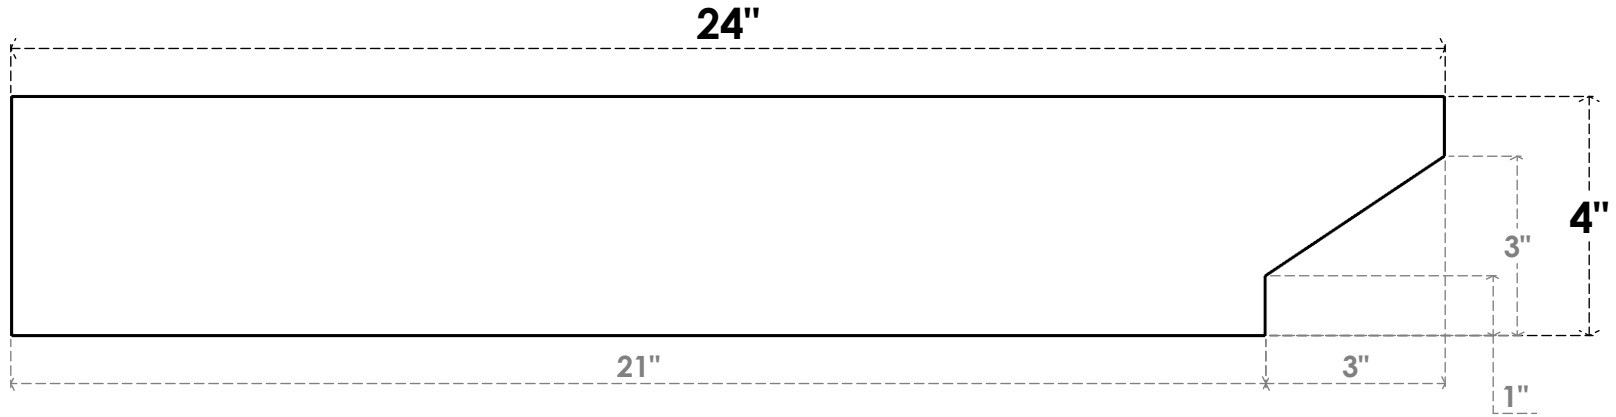

ITEM NUMBER: RFTURO040X04000X24000X004CLE00RCPR

4"W X 4"H X 24"L TIMBERTHANE ROUGH CEDAR CLEMMONS FAUX WOOD OPEN RAFTER TAIL, 4"L END, PRIMED TAN

SIDE PROFILE

FRONT PROFILE

ISOMETRIC

GENERATED DATE : 03/02/2023