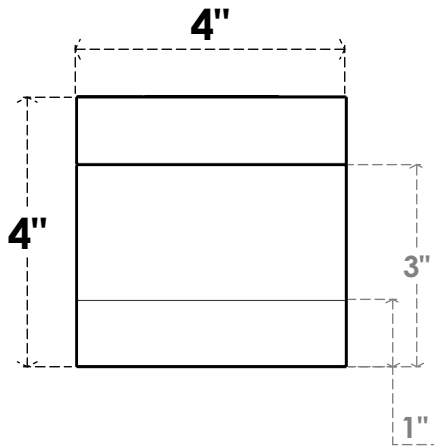

ITEM NUMBER: RFTURO040X04000X24000X004CLE00RCPR

4"W X 4"H X 24"L TIMBERTHANE ROUGH CEDAR CLEMMONS FAUX WOOD OPEN RAFTER TAIL, 4"L END, PRIMED TAN

SIDE PROFILE

FRONT PROFILE

ISOMETRIC

GENERATED DATE : 03/02/2023